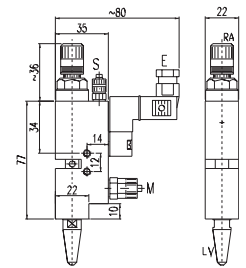

### MKDD 10X-KV-/LV

Electro-pneumatic line gun with solenoid valve 24V=\* and differential piston. Available with long or short nozzle, mechanical or ratched material flow. Suitable for high pressure applications. Nozzles 0.3 up to 2.0 mm Ø.

### MMKD 40X-LV/KV

Electro-pneumatic line gun with 5/2 way solenoid gun, 24V=\* with long nozzle, mechanical or ratched material flow control, made for high pressure application, Nozzles 0.3 up to 2.0 mm Ø. Also available as MMDV 40X-LV/KV remote controlled pneumatic gun.

### MKDD 10X-FL

Ribbon coating valve With solenoid valve 24V=\*, with mechanical or ratched material flow control. For continuous or intermittent coating application. Standard coating width 17mm, please contact for special widths.

### MKDD 10X-NR/RA-ISF/ISR

Electro-Pneumatic spray gun Mechanical or Ratched material flow control, Solenoid valve 24V=\*, internal controlled spray air with adjustable tip scouring feature, round- or flat spray tip, Nozzles 0.3 – 1.5 mm Ø.