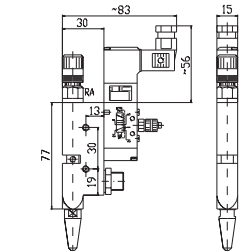

MMKD 40X-LV/KV

Electro-pneumatic line gun with 5/2 way solenoid gun, 24V=* with long nozzle, mechanical or ratched material flow control, made for high pressure application, Nozzles 0.3 up to 2.0 mm Ø. Also available as MMDV 40X-LV/KV remote controlled pneumatic gun.