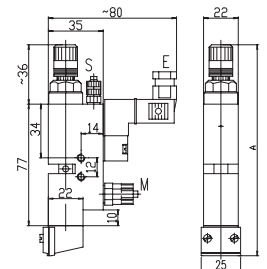

### MKDD 10X-KV-/LV

Electro-pneumatic line gun with solenoid valve 24V=\* and differential piston. Available with long or short nozzle, mechanical or ratched material flow. Suitable for high pressure applications. Nozzles 0.3 up to 2.0 mm Ø.

### MMKD 40X-LV/KV

Electro-pneumatic line gun with 5/2 way solenoid gun, 24V=\* with long nozzle, mechanical or ratched material flow control, made for high pressure application, Nozzles 0.3 up to 2.0 mm Ø. Also available as MMDV 40X-LV/KV remote controlled pneumatic gun.

### MKDD 10X-FL

Ribbon coating valve With solenoid valve 24V=\*, with mechanical or ratched material flow control. For continuous or intermittent coating application. Standard coating width 17mm, please contact for special widths.