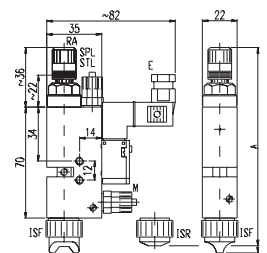

MKDD 10X-NR/RA-ISF/ISR

Electro-Pneumatic spray gun Mechanical or Ratched material flow control, Solenoid valve 24V=*, internal controlled spray air with adjustable tip scouring feature, round- or flat spray tip, Nozzles 0.3 – 1.5 mm Ø.